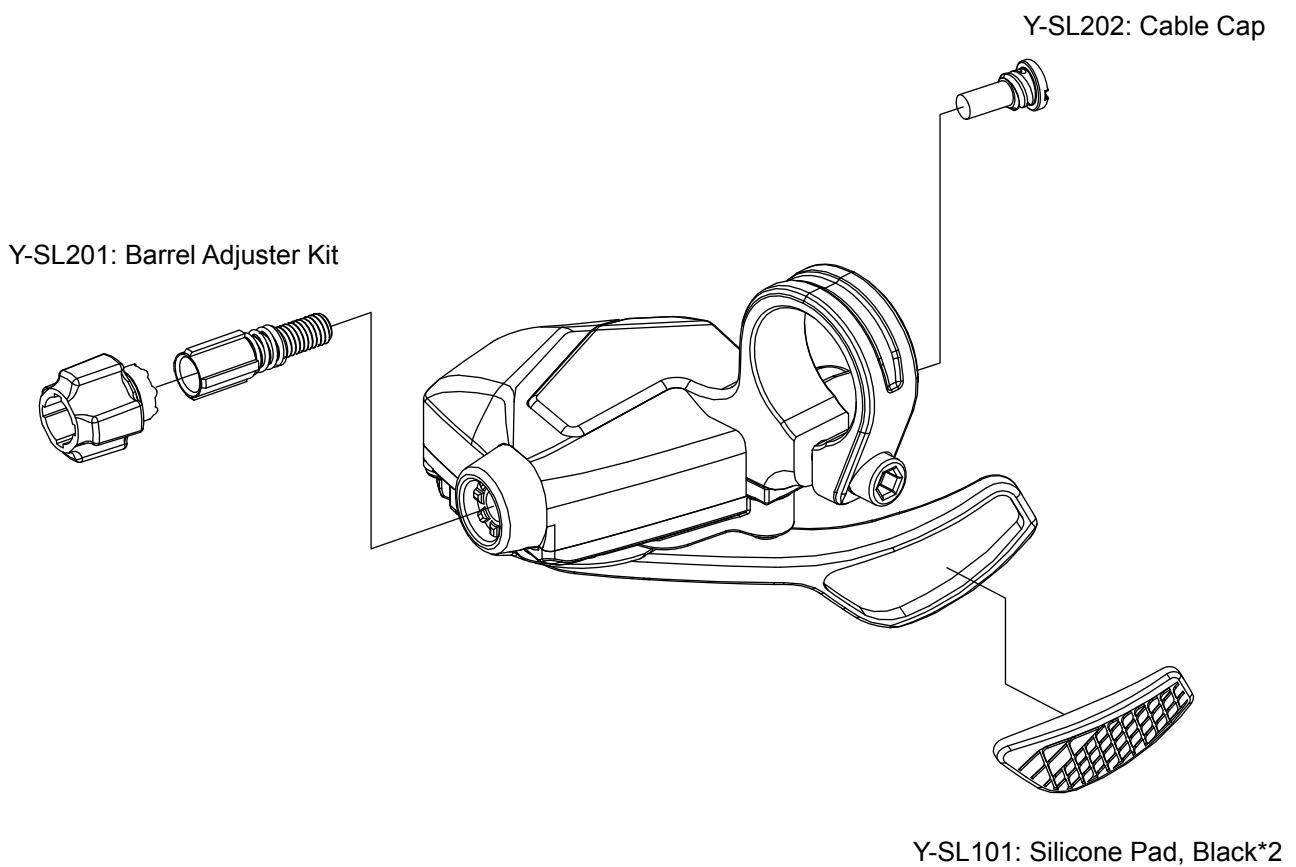

## Trail Trigger Shifter Parts

# Exploded Diagram & Service Parts

Silicone Pads only applicable to models: SL-M9605-R,  
SL-M9295-R