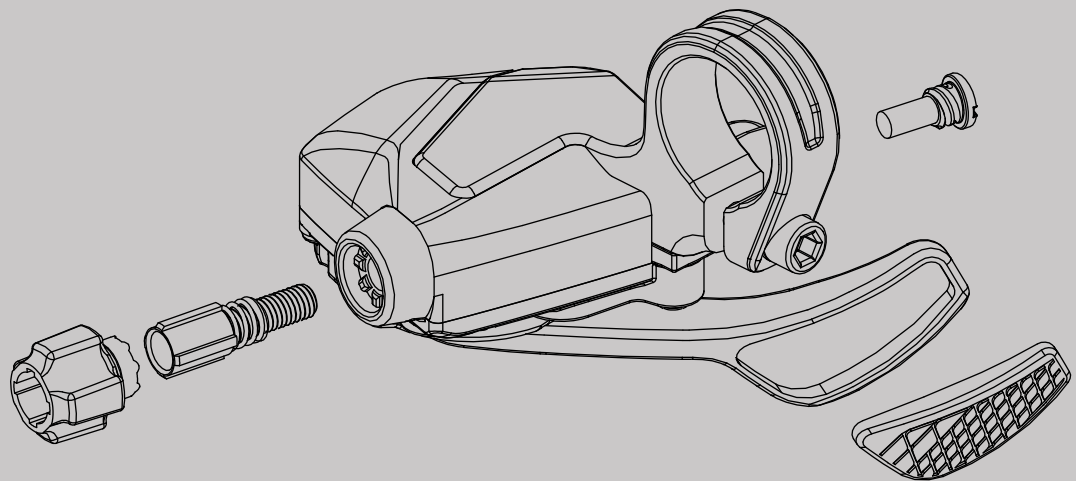

## Trail Trigger Shifter Parts

# Exploded Diagram & Service Parts

Silicone Pads only applicable to models: SL-M9605-R,  
SL-M9295-R